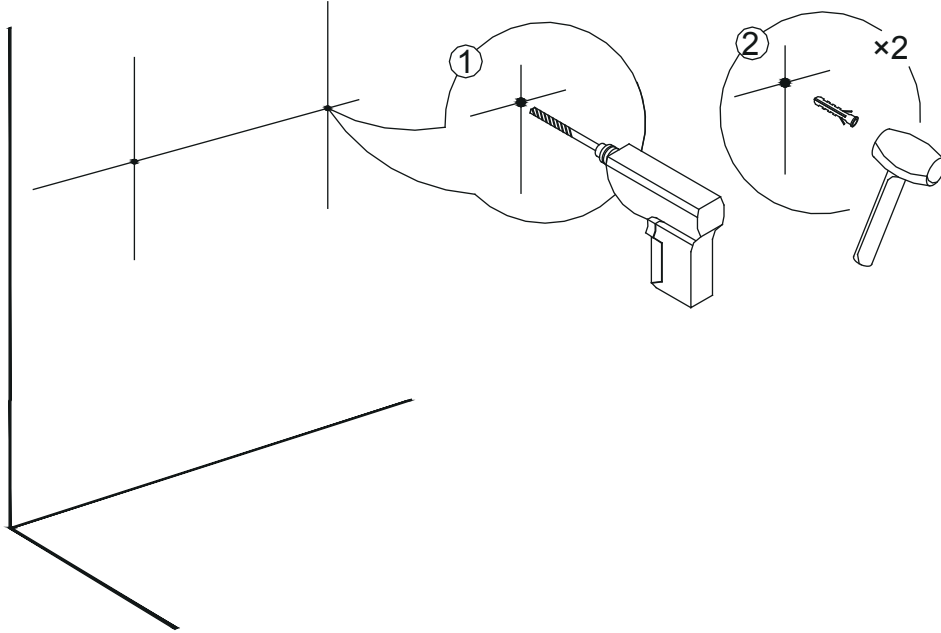

x=794mm

y=385mm

z=800mm

Installation

Gap Adjustment

01

02

Please note - wall fixings are not supplied
These can be purchased from a local DIY store