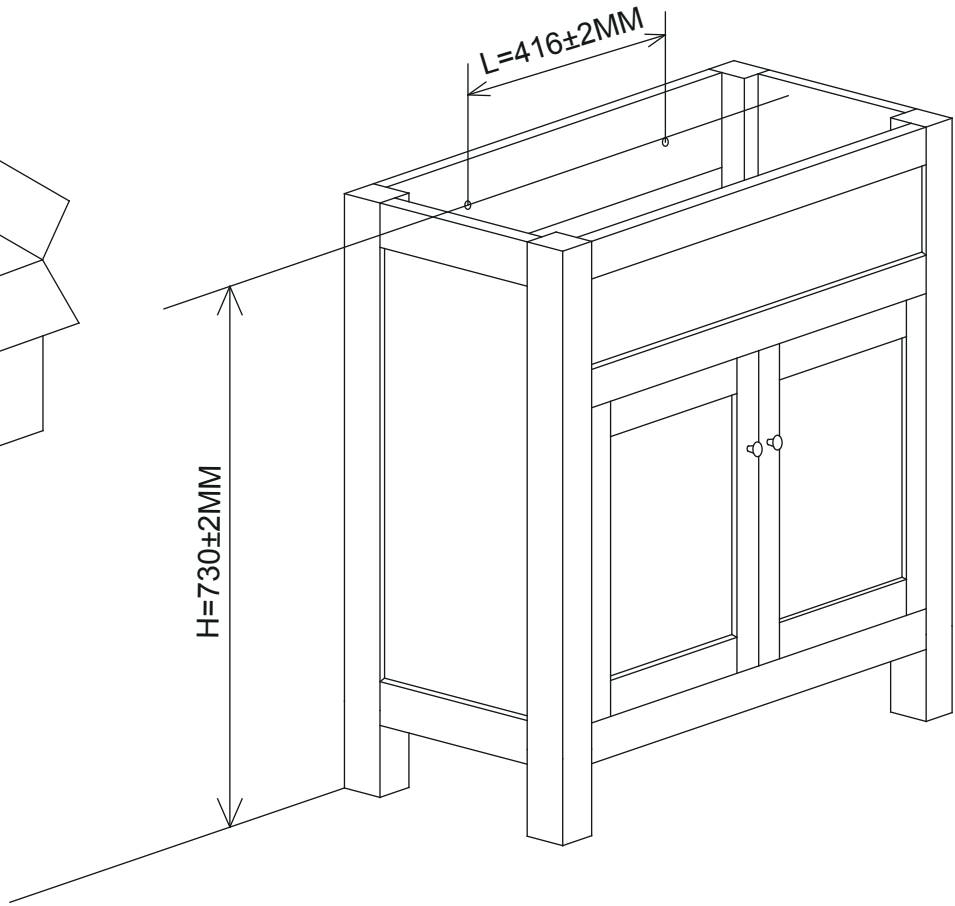

x=794mm

y=385mm

z=800mm

Installation

Gap Adjustment

01

02

Please note - wall fixings are not supplied
These can be purchased from a local DIY store