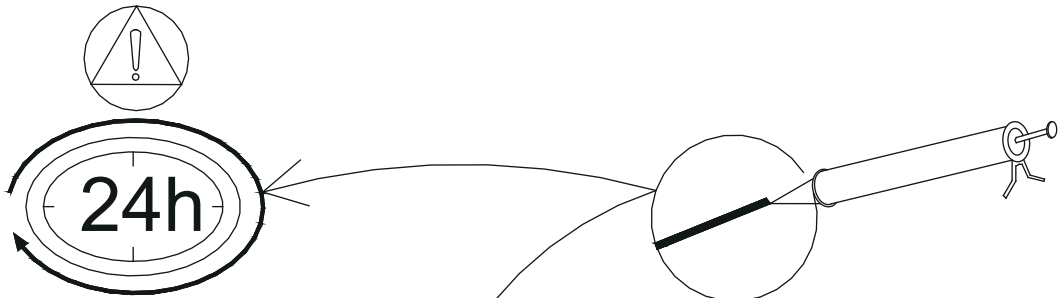

03

For ease of installation fit the tap and waste to the basin before fitting to the unit.