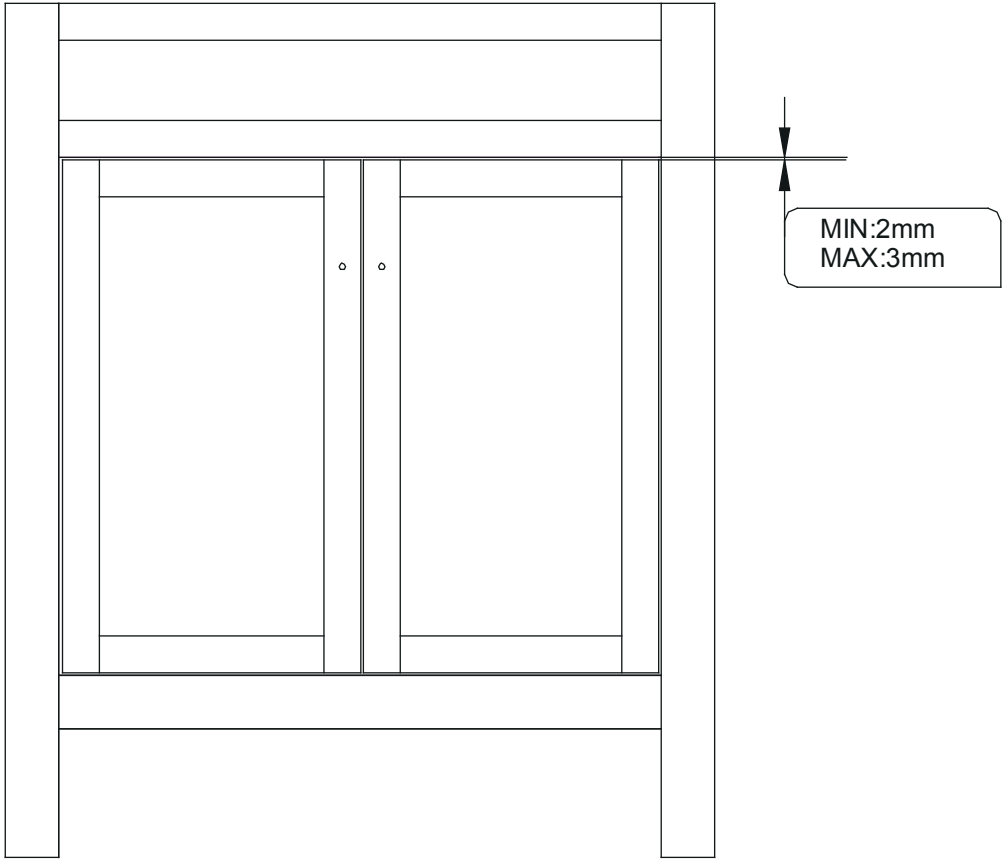

x=794mm

y=385mm

z=800mm

Installation

Gap Adjustment

01

02

Please note - wall fixings are not supplied
These can be purchased from a local DIY store