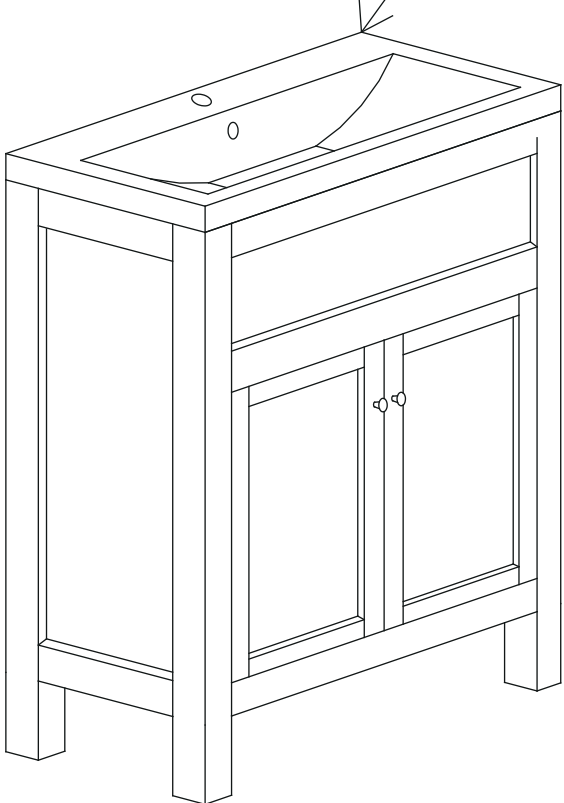

03

For ease of installation fit the tap and waste to the basin before fitting to the unit.