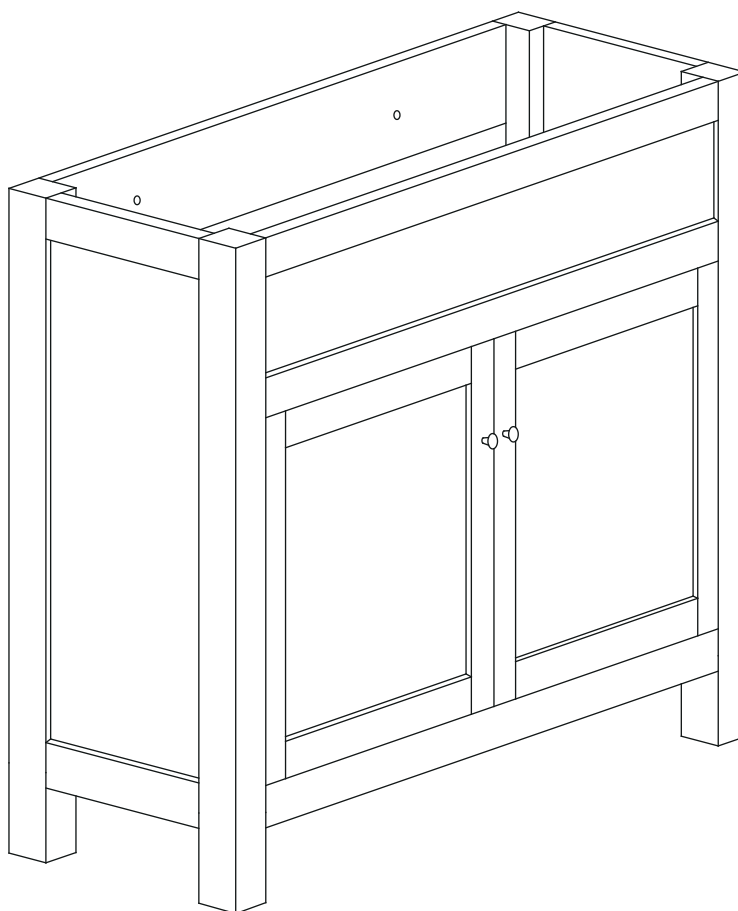

Thank you for choosing Better Bathrooms.
Please read this manual before installing your product
and keep for future reference.

better 
bathrooms

Avebury 800mm Vanity Unit

BeBa_27036/BeBa_27037/BeBa_27038