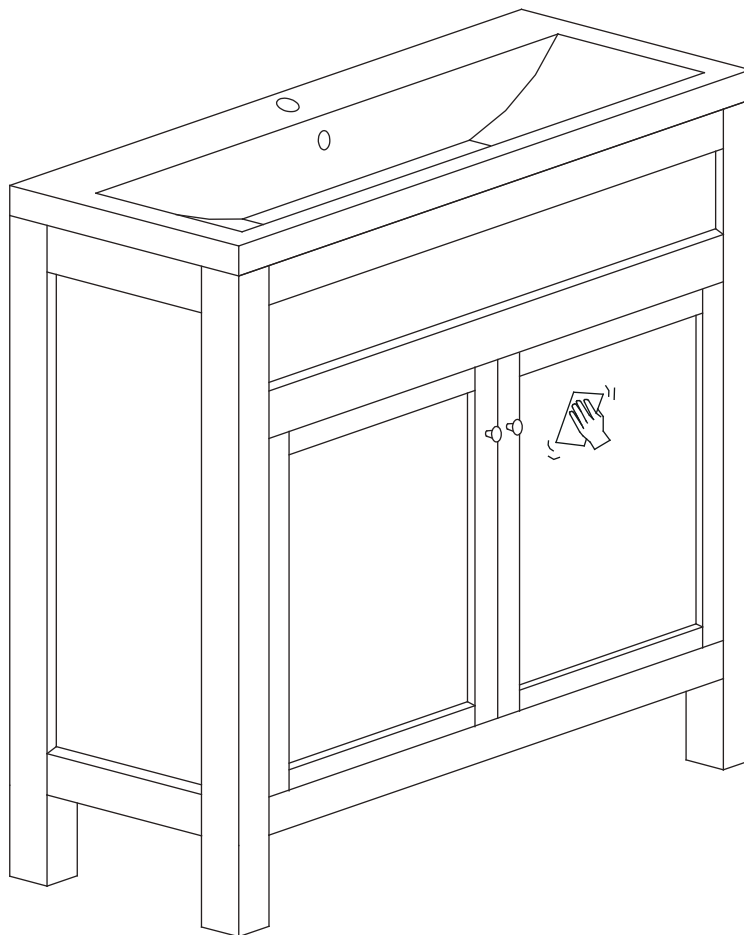

Cleaning

- -Clean with a soft cloth & warm soapy water only
- -Do not use abrasive cleaning agents
- -Dry unit with a cloth after use

For more information

- visit betterbathrooms.com
- email customerservices@buyitdirect.co.uk
- call 03303903062
- write to Trident Business Park, Neptune Way, Huddersfield, HD2 1UA

**better
bathrooms**

Part of the BuyItDirect Group