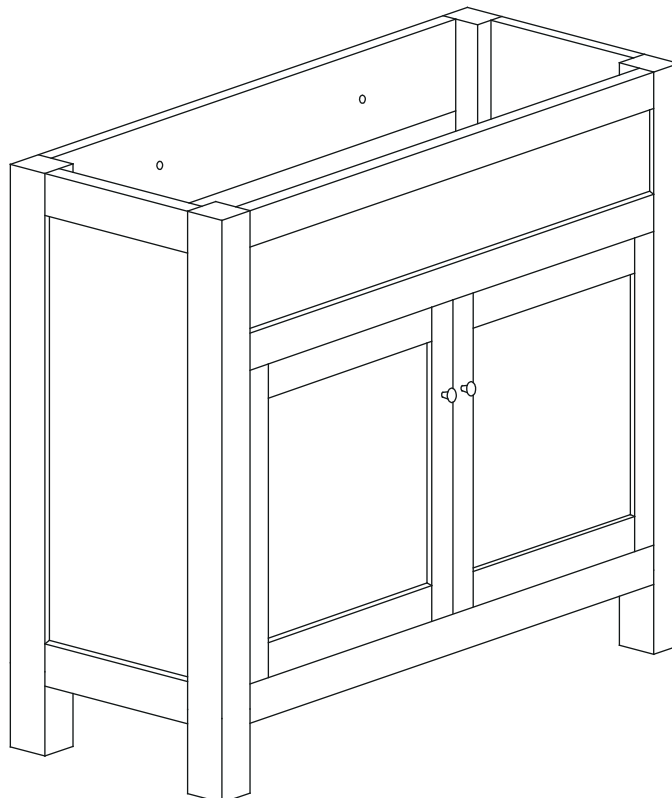

x=794mm

y=385mm

z=800mm

Installation

Gap Adjustment

01

02

Please note - wall fixings are not supplied
These can be purchased from a local DIY store